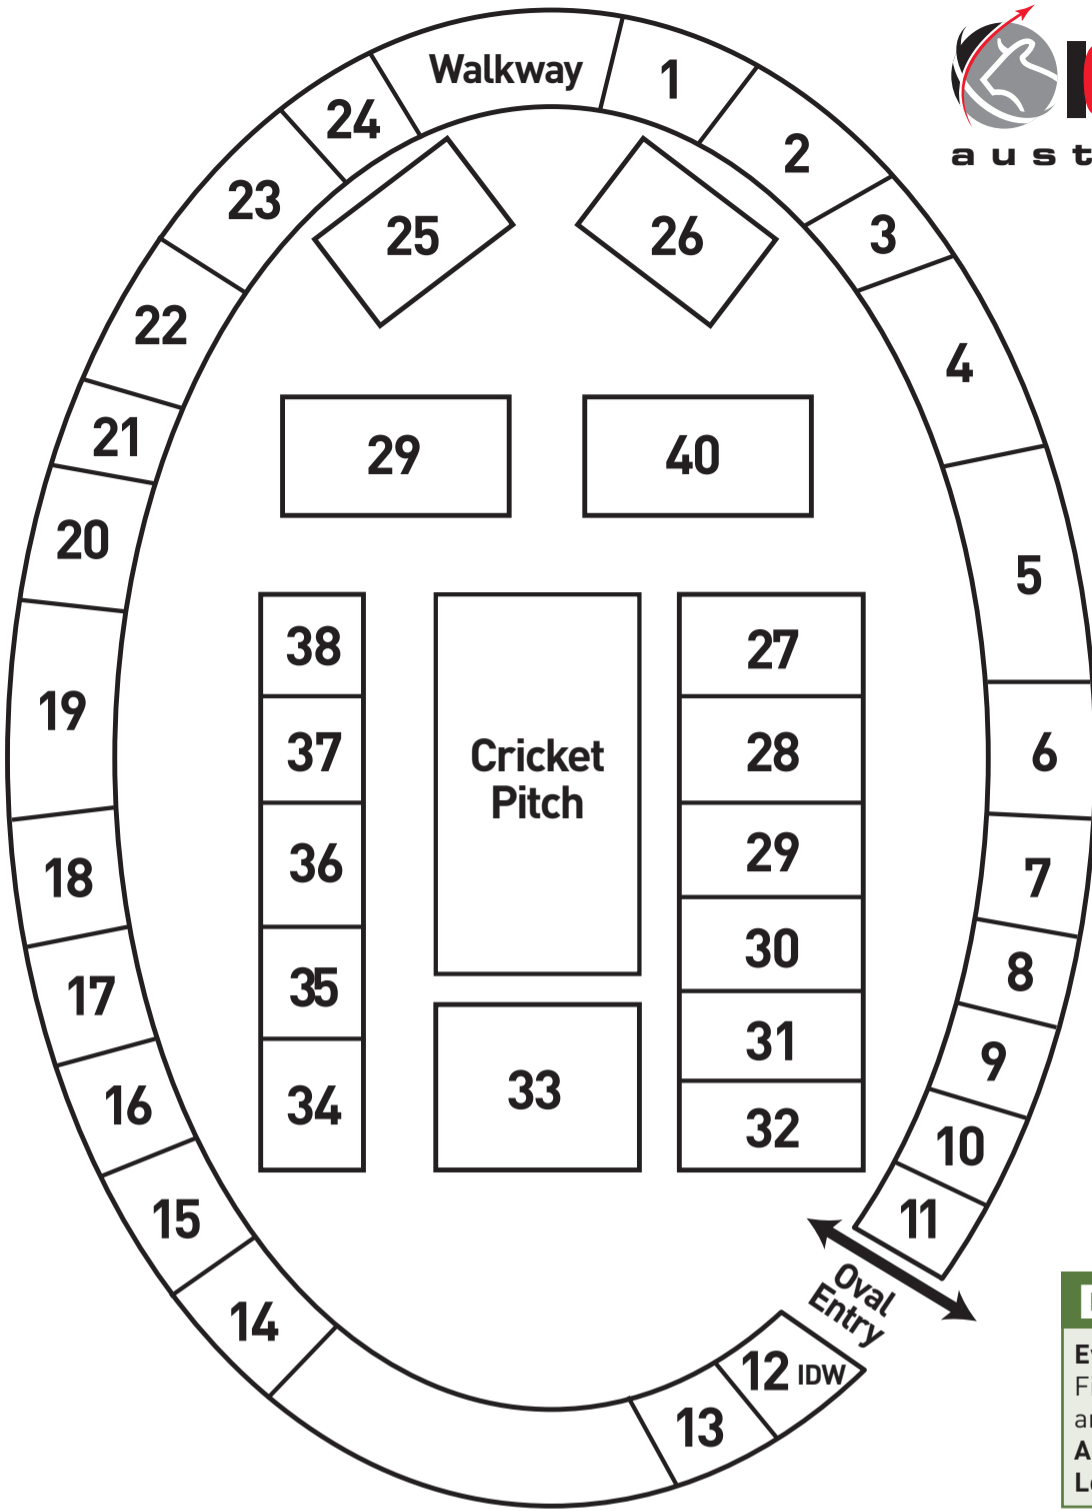

**Near IDW Dairy & Wilson Hall:**

- Boltons Hoof Trimming
- The Cattle Shop
- Brad Cullen Photography
- Adele's Shoe Gallery
- Sonaray Australia

*\* Sites in and around cattle pavilion*

**DAIRY WEEK ESSENTIALS:**

**Events from:** Sunday, January 21 to Thursday, January 25, 2018  
 Field days run Tuesday, Wednesday, Thursday 9 am to 5 pm  
 and to 1.30 pm on Thursday  
**Admission:** \$10 for adults, children free  
**Location:** Tatura Park, 7-9 Hastie Street, Tatura