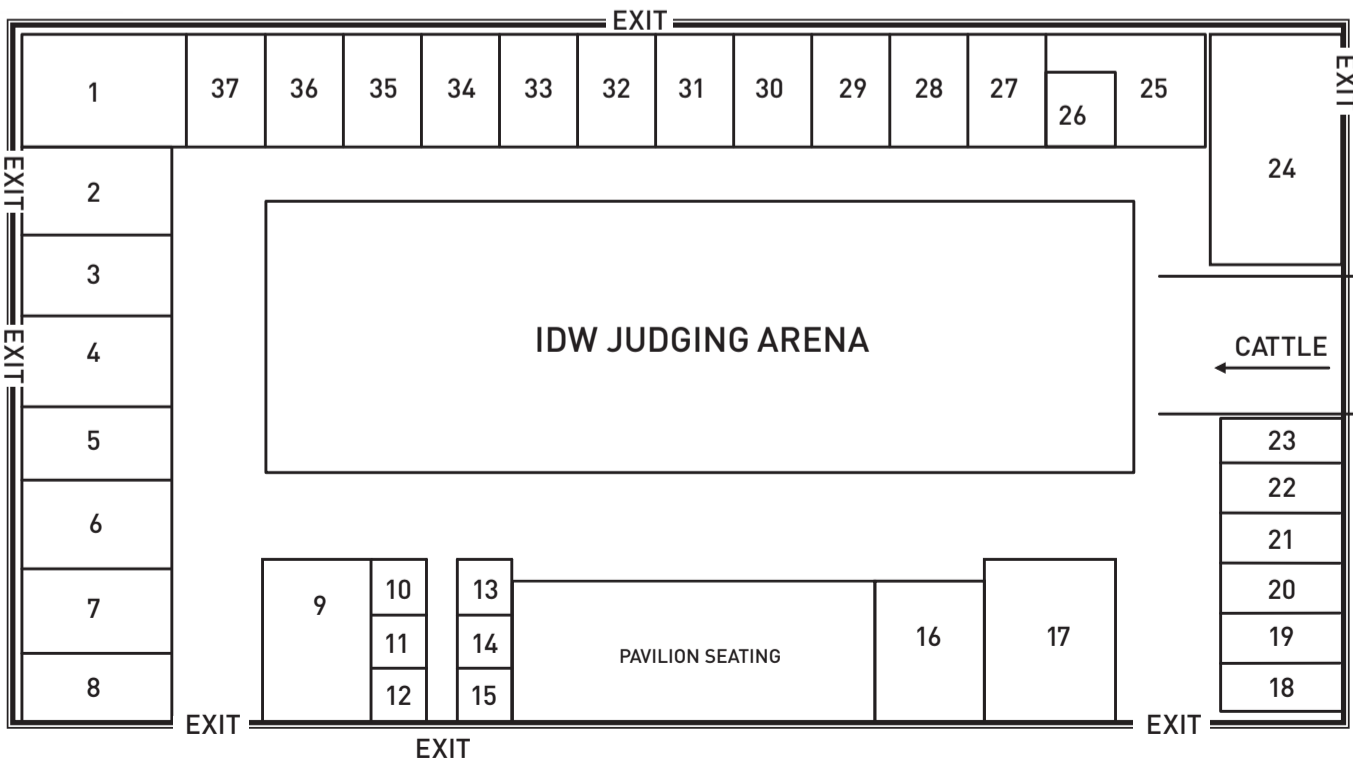

IDW DAIRY ARENA MAP

Greaveston Genetics	5
Hays Genetics International	22
Holstein Australia	25
IDW.....	1
International Protein Sires	27
JEFO Australia	16
Jersey Australia	29
Leading Edge Genetics	5
McLanahan Group.....	13
Max Care	23
Megalac.....	21
Murray Dairy	35
NAB Agribusiness.....	3
Provi Co	20
Reid Stockfeeds	28
Ridley.....	36
Ruralco Holdings	31
Semex	24
Shoof	19
Solar Rental	11
ST Genetics Australia	7
Tatura Milk	14
The Australian Dairyfarmer.....	30
The Eagle Group.....	18
Total Livestock Genetics	6
Total Stockfeeds.....	8
US Livestock Genetics Export Inc.....	37
Viking Genetics	26
Wallandra.....	15
World Wide Sires.....	4
Zoetis.....	32

ABS Australia.....	2
Agri-Gene.....	9
CRT.....	33
Dairy Beef Alliance	10

Dairy Livestock Services.....	31
Daviesway	34
De Laval	12
Genetics Australia.....	17